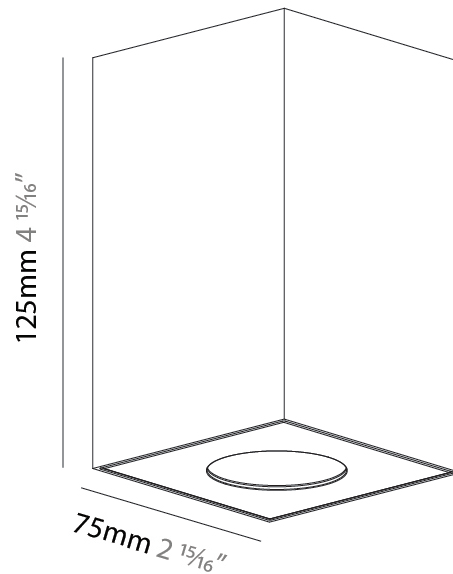

1. To build a product code in our configurator select the specify button on the base model # product page
2. To build a manual product code on this datasheet choose from the options listed below in blue font and add the suffix to the base model #

GENERAL

Series: Oiko Pro Square
Partner: Prolicht
Division: Architectural
Installation: Surface
Product Type: Ceiling Surface
Mounting Location: Ceiling
Light Distribution: Downlight

PHYSICAL

Aperture Sizes - Downlights: 1"
Shape: Square
Length (mm): 75
Length (in): 2 ¹⁵/₁₆
Width (mm): 75
Width (in): 2 ¹⁵/₁₆
Height (mm): 125
Height (in): 4 ¹⁵/₁₆
Weight (kg): 0.628

Fixture Finish: SSR / BKV / CWI / CRY / HAB / UFT / ITA / RUA / FTG / MYG / LOD / PUS / FRO / FUP / KIA / POP / BLS / SPG / MEY / GOH / CHC / COM / ABZ / JAG / OBR / MOS / ROR

Fixture Material: Metal

ELECTRICAL

Lamp Type: LED (Zhaga Standard)
Input Wattage (W): 13.7
Dimming: Tri-Mode (Non-Dimming and Phase Dimming (120Vac only) and 0-10V Dimming)
Driver Included: No
Driver Location: Remote
Driver Type: Constant Current - Universal
Driver Class: Class 2
Input Voltage (V): 120 - 277
Constant Current (MA): 350

LED

Color Temperature (°K): 2700 / 3000 / 3500 / 4000
Max. Delivered Lumen (lm): 954 / 1028 / 1088 / 1091
Nominal Lumen (lm): 1246 / 1342 / 1396 / 1424
CRI: >90 CRI
Lamp Life (hrs): 50000

OPTICAL

Beam Angle: 14
Adjustability: Fixed

RATINGS AND CERTIFICATIONS

Certified By: Certified for North American Standards
IP rating: IP20