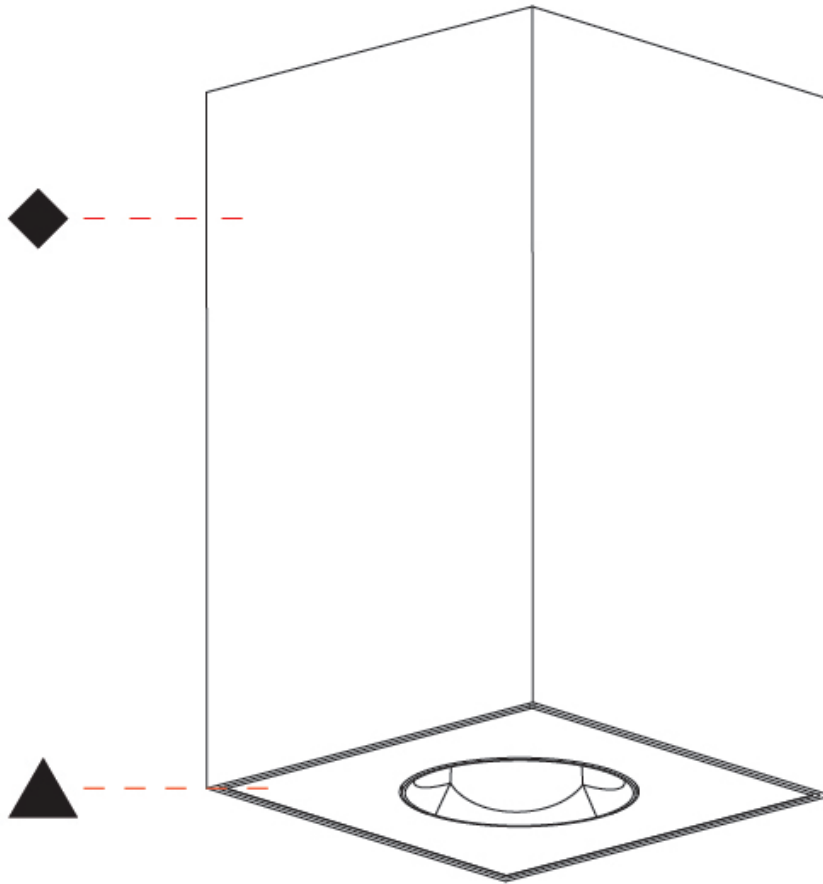

OIKO PRO SQUARE FIXED SURFACE

A3D237-

PROJECT _____

TYPE _____

SPECIFIER _____

QUANTITY _____

DATE _____