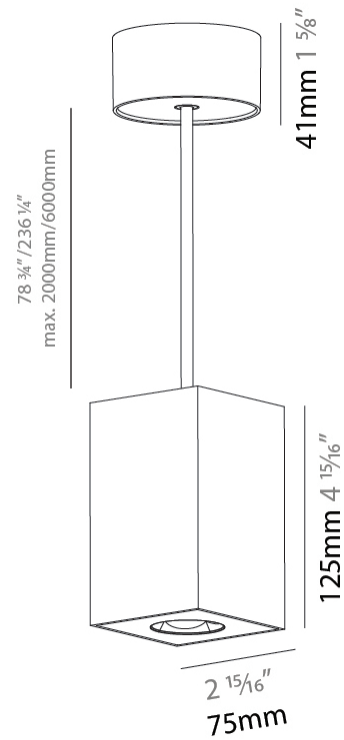

GENERAL

Series: Oiko Pro Square
Partner: Prolicht
Division: Architectural
Installation: Suspension
Product Type: Pendant
Mounting Location: Ceiling
Light Distribution: Direct

PHYSICAL

Shape: Square
Length (mm): 75
Length (in): 2 ¹⁵/₁₆
Width (mm): 75
Width (in): 2 ¹⁵/₁₆
Height (mm): 125
Height (in): 4 ⁷/₁₆
Weight (kg): 0.769

Fixture Finish: SSR / BKV / CWI / CRY / HAB / UFT / ITA / RUA / FTG / MYG / LOD / PUS / FRO / FUP / KIA / POP / BLS / SPG / MEY / GOH / CHC / COM / ABZ / JAG / OBR / MOS / ROR

Fixture Material: Metal
Cable Details: 2000mm / 6000mm Cable - Options : Transparent, Black, White, Red, Orange

ELECTRICAL

Lamp Type: LED (Zhaga Standard)
Input Wattage (W): 12.9
Dimming: Tri-Mode (Non-Dimming and Phase Dimming (120Vac only) and 0-10V Dimming)
Driver Included: No
Driver Location: Remote
Driver Type: Constant Current - Universal
Driver Class: Class 2
Input Voltage (V): 120 - 277
Constant Current (MA): 350

LED

Color Temperature (°K): 2700 / 3000 / 3500 / 4000
Max. Delivered Lumen (lm): 1218 / 1214 / 1272 / 1283
Nominal Lumen (lm): 1473 / 1468 / 1538 / 1552
CRI: >90 CRI
Lamp Life (hrs): 50000

OPTICAL

Reflector°: 34
Adjustability: Fixed

RATINGS AND CERTIFICATIONS

Certified By: Certified for North American Standards
IP rating: IP20